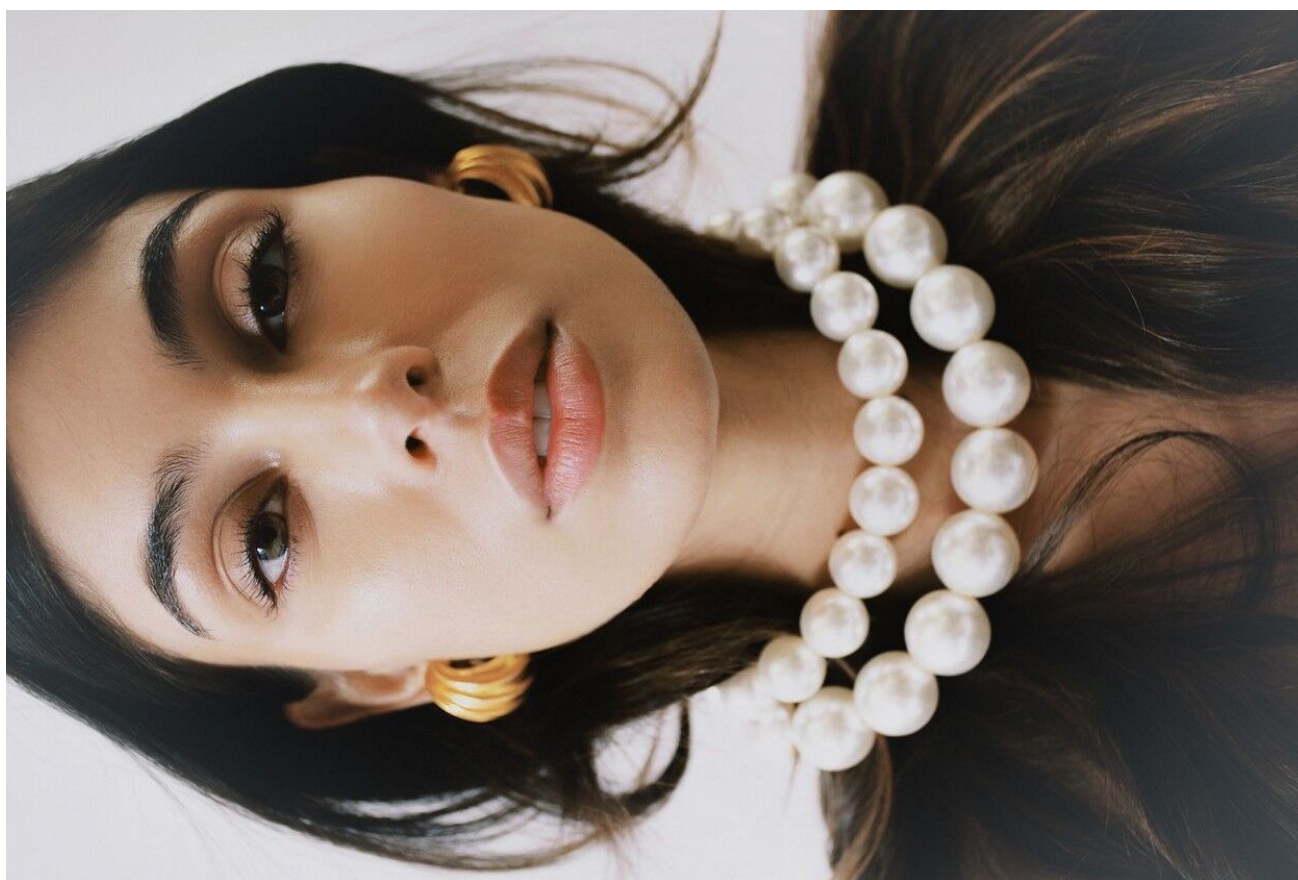

THAINA PIRES

height 5'9.5 · bust 30" · cup A/B · waist 24" · hips 35.5" · dress 36 EU/6 US/8 UK
shoes size 38 EU/7 US/5 UK · hair brown · eyes brown